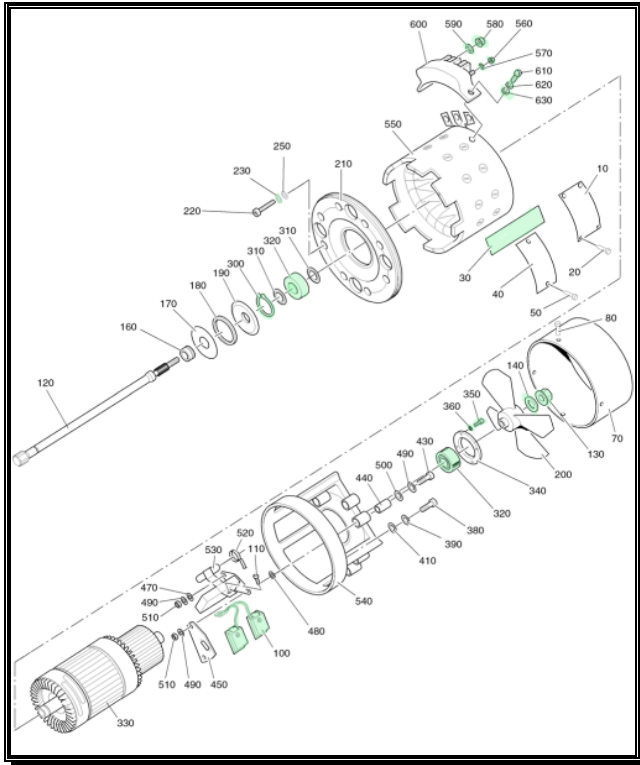

Flat Rate Overhaul and Exchange Program

Items Covered Under Standard Rate

Items Covered Under Flat Rate

*Note: Flat rate inclusions (All Wearable Items: Bearings, Brushes, Misc Hardware, Drive shaft (wear only) Armature & Stator Rewind, Bearing Bore & Journal repairs, Placards).