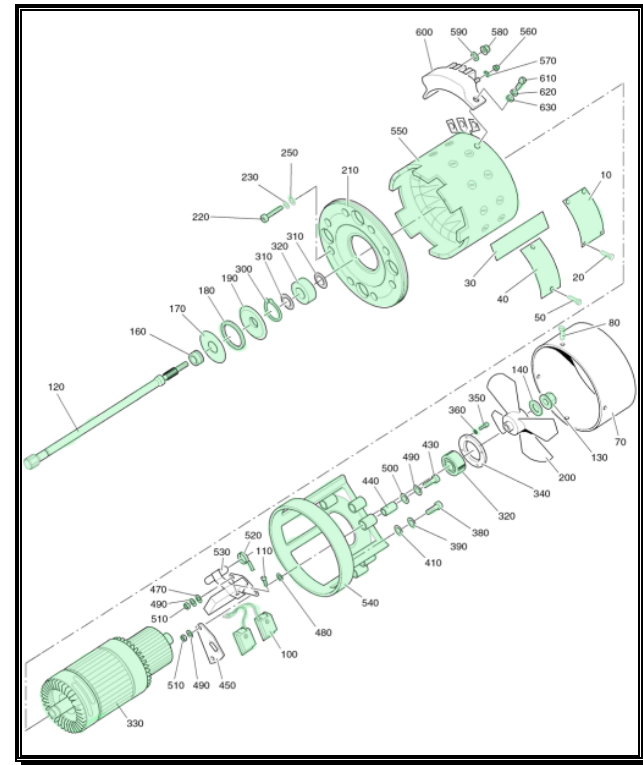

Flat Rate Overhaul and Exchange Program

Items Covered Under Standard Rate

Items Covered Under Flat Rate

*Note: Flat rate inclusions (All Wearable Items: Bearings, Brushes, Misc Hardware, Drive shaft (wear only) Armature & Stator Rewind, Bearing Bore & Journal repairs, Placards).