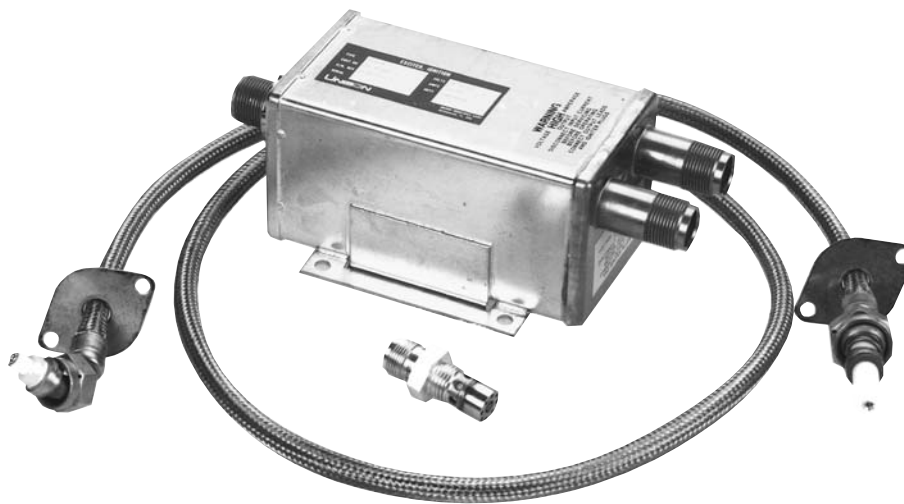

¹ Pratt & Whitney Canada IC 3037946

² Pratt & Whitney Canada IC 3027987

³ Pratt & Whitney Canada IC 3032096

⁴ Pratt & Whitney Canada IC 3029443

Pratt & Whitney Canada PT6 ignition system